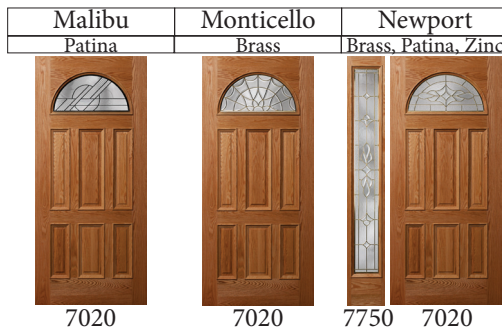

Red Oak				
Panel: 1-3/8 HRP				
Stick: Ovolo				
Door Size	Single	Sgl/1 Side	Sgl/2 Sides	Double
Mal: 3/0 x 6/8	$1,698.50			$2,162.00
Mon: 3/0 x 6/8	$1,740.50			$2,246.00
New: 3/0 x 6/8	$1,711.50	$3,081.52	$4,416.10	$3,429.59