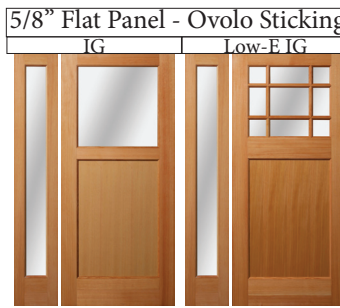

Add \$122
for Alder
Craftsman
Shelf

4662 4662 4662 4662A

Add \$100
for Fir
Craftsman
Shelf

4662 4662 4662 4662A

Add \$100
for Fir
Craftsman
Shelf

9662 9662 9662 9662A

4612 4612 4612 4612 4612 4632

4701 4108 4701 4697

Knotty Alder				
Panel: 1-3/8 HRP				
Stick: Ovolo				
Door Size	Single	Sgl/1 Side	Sgl/2 Sides	Double
4662: 3/6 x 6/8	\$1,490.00	\$2,340.30	\$3,158.65	\$3,014.59
3/0	\$1,370.00	\$2,220.30	\$3,038.65	\$2,774.59
4662A: 3/6 x 6/8	\$1,572.00	\$2,422.30	\$3,240.65	\$3,178.59
3/0	\$1,452.00	\$2,302.30	\$3,120.65	\$2,938.59