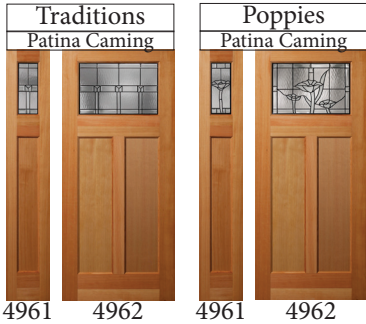

Rapid Ship Wood Exterior Door Units

Prehangs include: matching specie frame from 4-9/16" to 6-9/16" wall, brickmold, double cylindrical bore, ball bearing hinges (Brass, Satin Nickel, Oil Rub Bronze or Black), bronze anodized aluminum sill with oak threshold and brown compression weather-strip. Sidelight widths: 12" or 14"

Fir				
Panel: 5/8" Flat				
Stick: Ovolo				
Door Size	Single	Sgl/1 Side	Sgl/2 Sides	Double
3/0 x 6/8	$1,226.83	$2,043.15	$2,837.78	$2,493.16