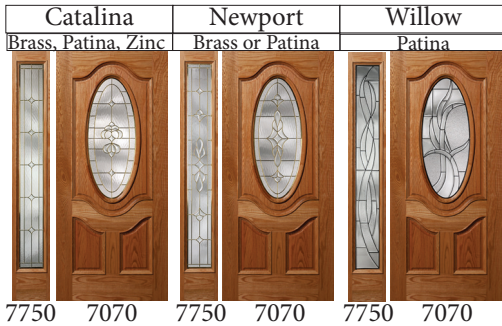

Fir				
Panel: 5/8" Flat				
Stick: Ovolo				
Door Size	Single	Sgl/1 Side	Sgl/2 Sides	Double
3/0 x 6/8	\$1,226.83	\$2,043.15	\$2,837.78	\$2,493.16

Fir				
Panel: 5/8" Flat				
Stick: Ovolo				
Door Size	Single	Sgl/1 Side	Sgl/2 Sides	Double
3/0 x 6/8	\$1,283.83	\$2,100.15	\$2,894.78	\$2,607.16

Knotty Alder

Knotty Alder				
Panel: 1-3/8" HRP				
Stick: Ovolo				
Door Size	Single	Sgl/1 Side	Sgl/2 Sides	Double
3/0 x 6/8	\$1,500.00	\$2,452.30	\$3,372.65	\$3,034.59

Fir				
Panel: 5/8" Flat				
Stick: Ovolo				
Door Size	Single	Sgl/1 Side	Sgl/2 Sides	Double
4362: 3/0 x 6/8	\$1,304.83	\$2,121.15	\$2,915.78	\$2,649.16
4462: 3/0 x 6/8	\$1,361.83	\$2,310.15	\$3,236.78	\$2,763.16

Add for Craftsman Shelf (shipped loose): Specify Large or Small Dentil

Add \$122 for Alder

Small Dentil Shelf

Add \$100 for Fir

Large Dentil Shelf

Rapid Ship Wood Exterior Door Units

Prehangs include: matching specie frame from 4-9/16" to 6-9/16" wall, brickmold, double cylindrical bore, ball bearing hinges (Brass, Satin Nickel, Oil Rub Bronze or Black), bronze anodized aluminum sill with oak threshold and brown compression weather-strip. Sidelight widths: 12" or 14"

Red Oak				
Panel: 1-3/8 HRP				
Stick: Ovolo				
Door Size	Single	Sgl/1 Side	Sgl/2 Sides	Double
Cat: 3/0 x 6/8	\$2,202.50	\$3,434.52	\$4,631.10	\$4,411.59
New: 3/0 x 6/8	\$2,143.50	\$3,513.52	\$4,848.10	\$4,293.59
Wil: 3/0 x 6/8	\$2,273.50	\$3,608.52	\$4,908.10	\$4,553.59