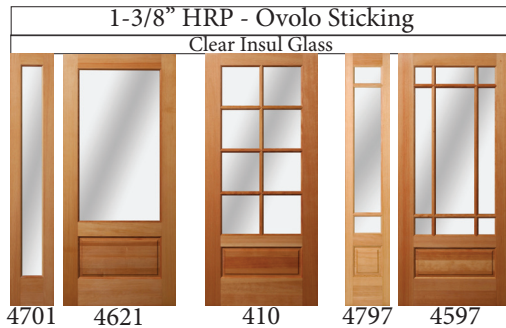

Fir				
Panel: 1-3/8 HRP				
Stick: Ovolo				
Door Size	Single	Sgl/1 Side	Sgl/2 Sides	Double
4621: 3/0 x 6/8	$1,044.83	$1,713.15	$2,359.78	$2,129.16
410 : 3/0 x 6/8	$1,252.83	Call	Call	$2,545.16
4597: 3/6 x 6/8	$1,478.83	$2,233.15	$2,965.78	$2,997.16
3/0	$1,358.83	$2,113.15	$2,845.78	$2,757.16

4597 listed in error on page 18 of brochure as 4797