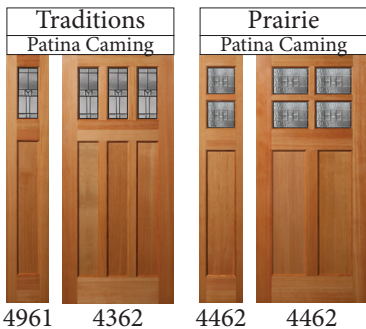

Fir				
Panel: 5/8" Flat				
Stick: Ovolo				
Door Size	Single	Sgl/1 Side	Sgl/2 Sides	Double
3/0 x 6/8	\$1,226.83	\$2,043.15	\$2,837.78	\$2,493.16

Fir				
Panel: 5/8" Flat				
Stick: Ovolo				
Door Size	Single	Sgl/1 Side	Sgl/2 Sides	Double
3/0 x 6/8	\$1,283.83	\$2,100.15	\$2,894.78	\$2,607.16

Knotty Alder

Knotty Alder				
Panel: 1-3/8" HRP				
Stick: Ovolo				
Door Size	Single	Sgl/1 Side	Sgl/2 Sides	Double
3/0 x 6/8	\$1,500.00	\$2,452.30	\$3,372.65	\$3,034.59

Fir				
Panel: 5/8" Flat				
Stick: Ovolo				
Door Size	Single	Sgl/1 Side	Sgl/2 Sides	Double
4362: 3/0 x 6/8	\$1,304.83	\$2,121.15	\$2,915.78	\$2,649.16
4462: 3/0 x 6/8	\$1,361.83	\$2,310.15	\$3,236.78	\$2,763.16