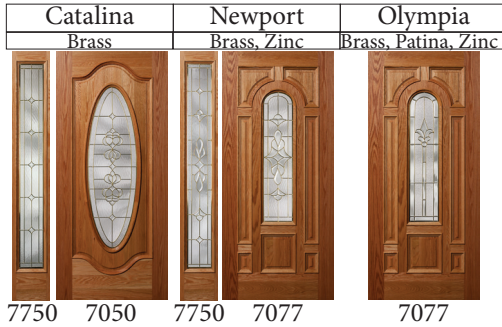

Red Oak				
Panel: 1-3/8 HRP				
Stick: Ovolo				
Door Size	Single	Sgl/1 Side	Sgl/2 Sides	Double
7050 3/0 x 6/8	$2,578.50	$3,810.52	$5,007.10	$5,163.59
7077 New: 3/0	$2,782.50	$4,152.52	$5,487.10	$5,571.59
7077 Oly: 3/0	$2,744.50			$5,495.59