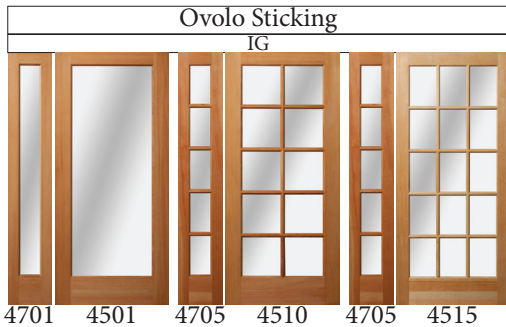

Rapid Ship Wood Exterior Door Units

Prehangs include: matching specie frame from 4-9/16" to 6-9/16" wall, brickmold, double cylindrical bore, ball bearing hinges (Brass, Satin Nickel, Oil Rub Bronze or Black), bronze anodized aluminum sill with oak threshold and brown compression weather-strip. Sidelight widths: 12" or 14".

Fir				
Stick: Ovolo				
Door Size	Single	Sgl/1 Side	Sgl/2 Sides	Double
4501: 3/6 x 6/8	$1,040.83	$1,709.15	$2,355.78	$2,121.16
3/0	$920.83	$1,589.15	$2,235.78	$1,881.16
2/8	$914.83	$1,583.15	$2,229.78	$1,869.16
2/6	$914.83	$1,583.15	$2,229.78	$1,869.16
2/4	$914.83	$1,583.15	$2,229.78	$1,869.16
2/0	$899.83	$1,568.15	$2,214.78	$1,839.16
4510: 3/0 x 6/8	$1,163.83	$1,864.15	$2,542.78	$2,367.16
2/8	$1,154.83	$1,855.15	$2,533.78	$2,349.16
2/6	$1,154.83	$1,855.15	$2,533.78	$2,349.16
2/4	$1,154.83	$1,855.15	$2,533.78	$2,349.16
2/0	$1,136.83	$1,837.15	$2,515.78	$2,313.16
4515: 3/0 x 6/8	$1,381.20	$2,081.53	$2,760.15	$2,801.91
2/8	$1,361.33	$2,061.65	$2,740.28	$2,762.16